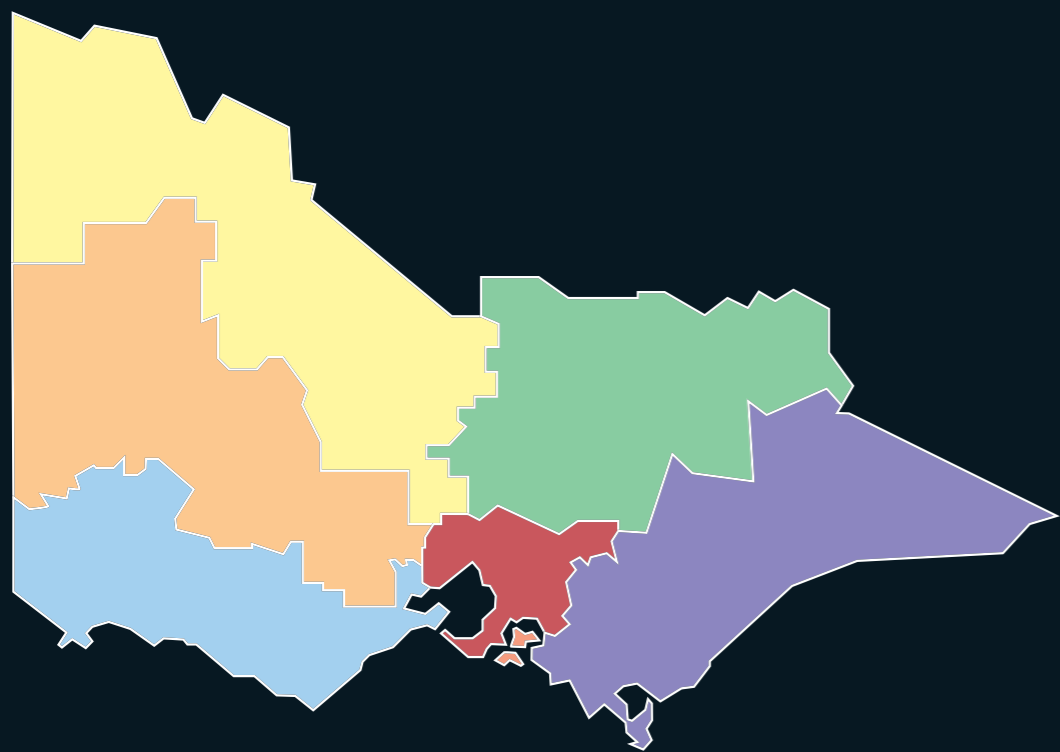

Protective clothing retailers by region.

MELBOURNE (in order by area)

Scootermarket
76 Hoddle St
Abbotsford
8415 1800

Bacchus Marsh Motorcycles
185C Main St
Bacchus Marsh
5367 0527

AMX
5/477 Dorset Rd
Bayswater
9729 8000

Buzz Bikes
2/522 Mountain Hwy
Bayswater
9729 6814

Mick Hone Motorcycles
715 - 717 Whitehorse Rd
Box Hill
9890 0304

Moto Heaven
819 Nepean Hwy
Brighton
9557 6686

Brighton Kawasaki
811 Nepean Hwy
Brighton
9557 4383

A1 Motorcycles
825 Nepean Hwy
Brighton East
9783 2244

Bikes & Bits
817 Nepean Hwy
Brighton East
9557 4770

Race Replica
5-6/535 Geelong Rd
Brooklyn
9318 0004

Harley City
770 Sydney Rd
Brunswick
9383 5033

Fx Racing Australia
53 Grantham St
Brunswick West
9388 9000

Tribal Choppers
231 Queensberry St
Carlton
9347 3647

Doc Hogs
1/1291 Nepean Hwy
Cheltenham
9584 3550

Delini
662 Sydney Rd
Coburg North
9355 7300

Casey Motorcycles
224b High St
Cranbourne
5995 5232

Peter Stevens Motorcycles
109 Lonsdale St
Dandenong
9791 7722

Geoff Taylor Motorcycles
94 Foster St
Dandenong
9238 3222

Sharptune Kawasaki
117 Lonsdale St
Dandenong
9563 9166

Diavolo Cycles
36 Chute St
Diamond Creek
9438 6969

Camberwell Motorcycles
163 Camberwell Rd
East Hawthorn
9882 7882

Evolution Yamaha
342 Cooper St
Epping
9401 0000

Bikes Plus
64 Keilor Rd
Essendon North
9374 3299

Gassit Motor Cycles
81 Station St
Fairfield
9482 5699

BTX Motorcycles
1020 Burwood Hwy
Ferntree Gully
9752 2011

City MotorBikes
966 Burwood Hwy
Ferntree Gully
9758 8000

Clive Carter Motorcycles
1033 Burwood Hwy
Ferntree Gully
9758 1481

Floyd Parkes Kawasaki
8-9 1821 Ferntree Gully Rd
Ferntree Gully
9757 6000

Jeffery Honda
1029A Burwood Hwy
Ferntree Gully
9758 3072

Moto Yamaha
881 Burwood Hwy
Ferntree Gully
9758 0911

Frankston Yamaha
40 Dandenong Rd
Frankston
9783 2244

Andy Things
16F New St
Frankston
9770 2207

Eurobrit Motorcycles
5/10-14 Simms Rd
Greensborough
9432 6886

Greensborough Motorcycles
6 Sherbourne Rd
Greensborough
9434 1902

Westernport MowerPower & MotorBikes
5/1 Bray St Hastings
5979 4722

Stafford Motorcycles
90 - 92 Bell St
Heidelberg
9459 3427

Suziworld
29 Culverns St
Heidelberg West
9459 8703

City West Yamaha
9-10 393 Old Geelong Rd
Hoppers Crossing
9369 8684

Advantage Motorcycles
359 Old Geelong Rd
Hoppers Crossing
9360 0006

Werribee Motorcycles
88 Old Geelong Rd
Hoppers Crossing
9748 6949

Melbourne Desmo Centre
62 Stubbs St
Kensington
9372 2113

International Motorcycle Imports
9/1488 Ferntree Gully Rd
Knoxfield
9753 3855

Fineline Motorcycles
125 Beresford Rd
Lilydale
9735 4433

First Class Motorcycles
26 John St
Lilydale
9739 7277

Bike Barn Motorcycles
323 Elizabeth St
Melbourne
9602 4249

Cosway Motorcycles
384 Elizabeth St
Melbourne
9663 4565

Motorcycle City
478 Elizabeth St
Melbourne
9663 1200

Yamaha City
329 Elizabeth St
Melbourne
9602 2577

Peter Stevens Motorcycles
339 Elizabeth St
Melbourne
9602 5833

Ray Quincey Used Motorcycles
66 Lt Latrobe St
Melbourne
9650 5963

Scooter City
303 Elizabeth St
Melbourne
96023119